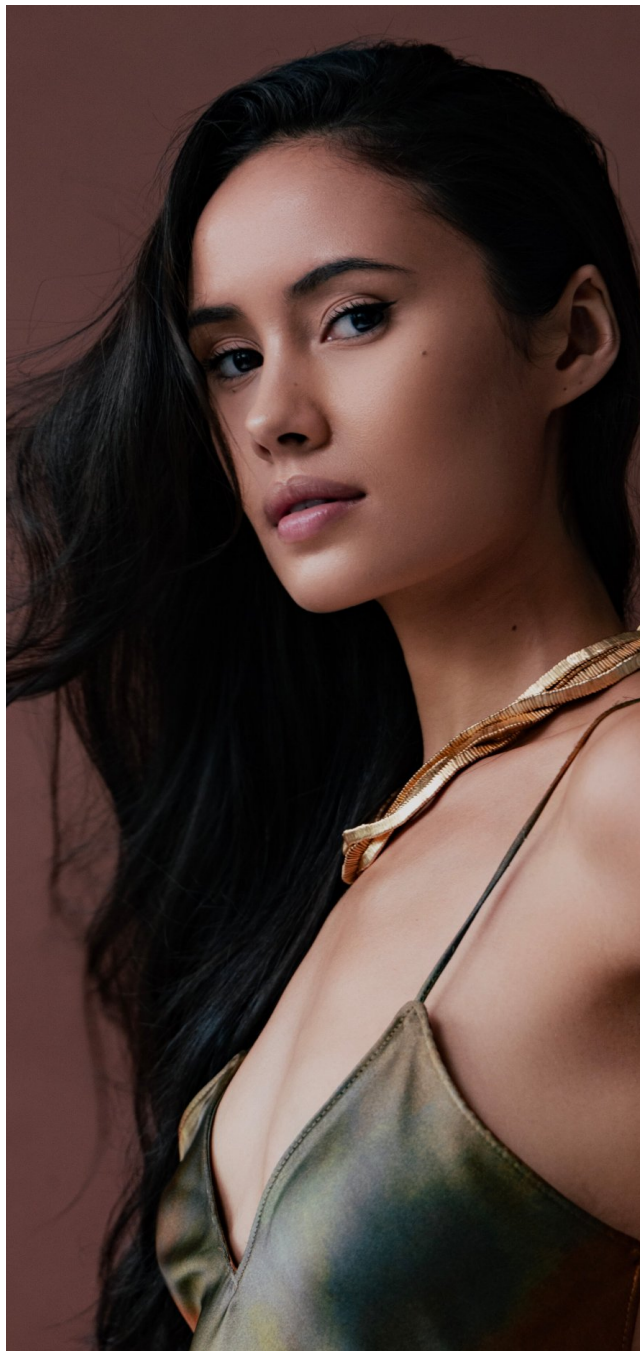

wiener  
models  
A KULT AGENCY

KAT RIEDER

**PENIDA**<sup>®</sup>  
magazine

48

## KAT RIEDER

HEIGHT 176 CM / 5'9.5" | CHEST 81 CM / 32" | WAIST 60 / 23.5 | HIPS 90 CM / 35.5" | HAIR DARK BROWN | EYES BROWN  
DRESS 34-36 EU / 4-6 US / 6-8 UK | SHOES 40 EU / 9 US / 6.5 UK

@katrieder