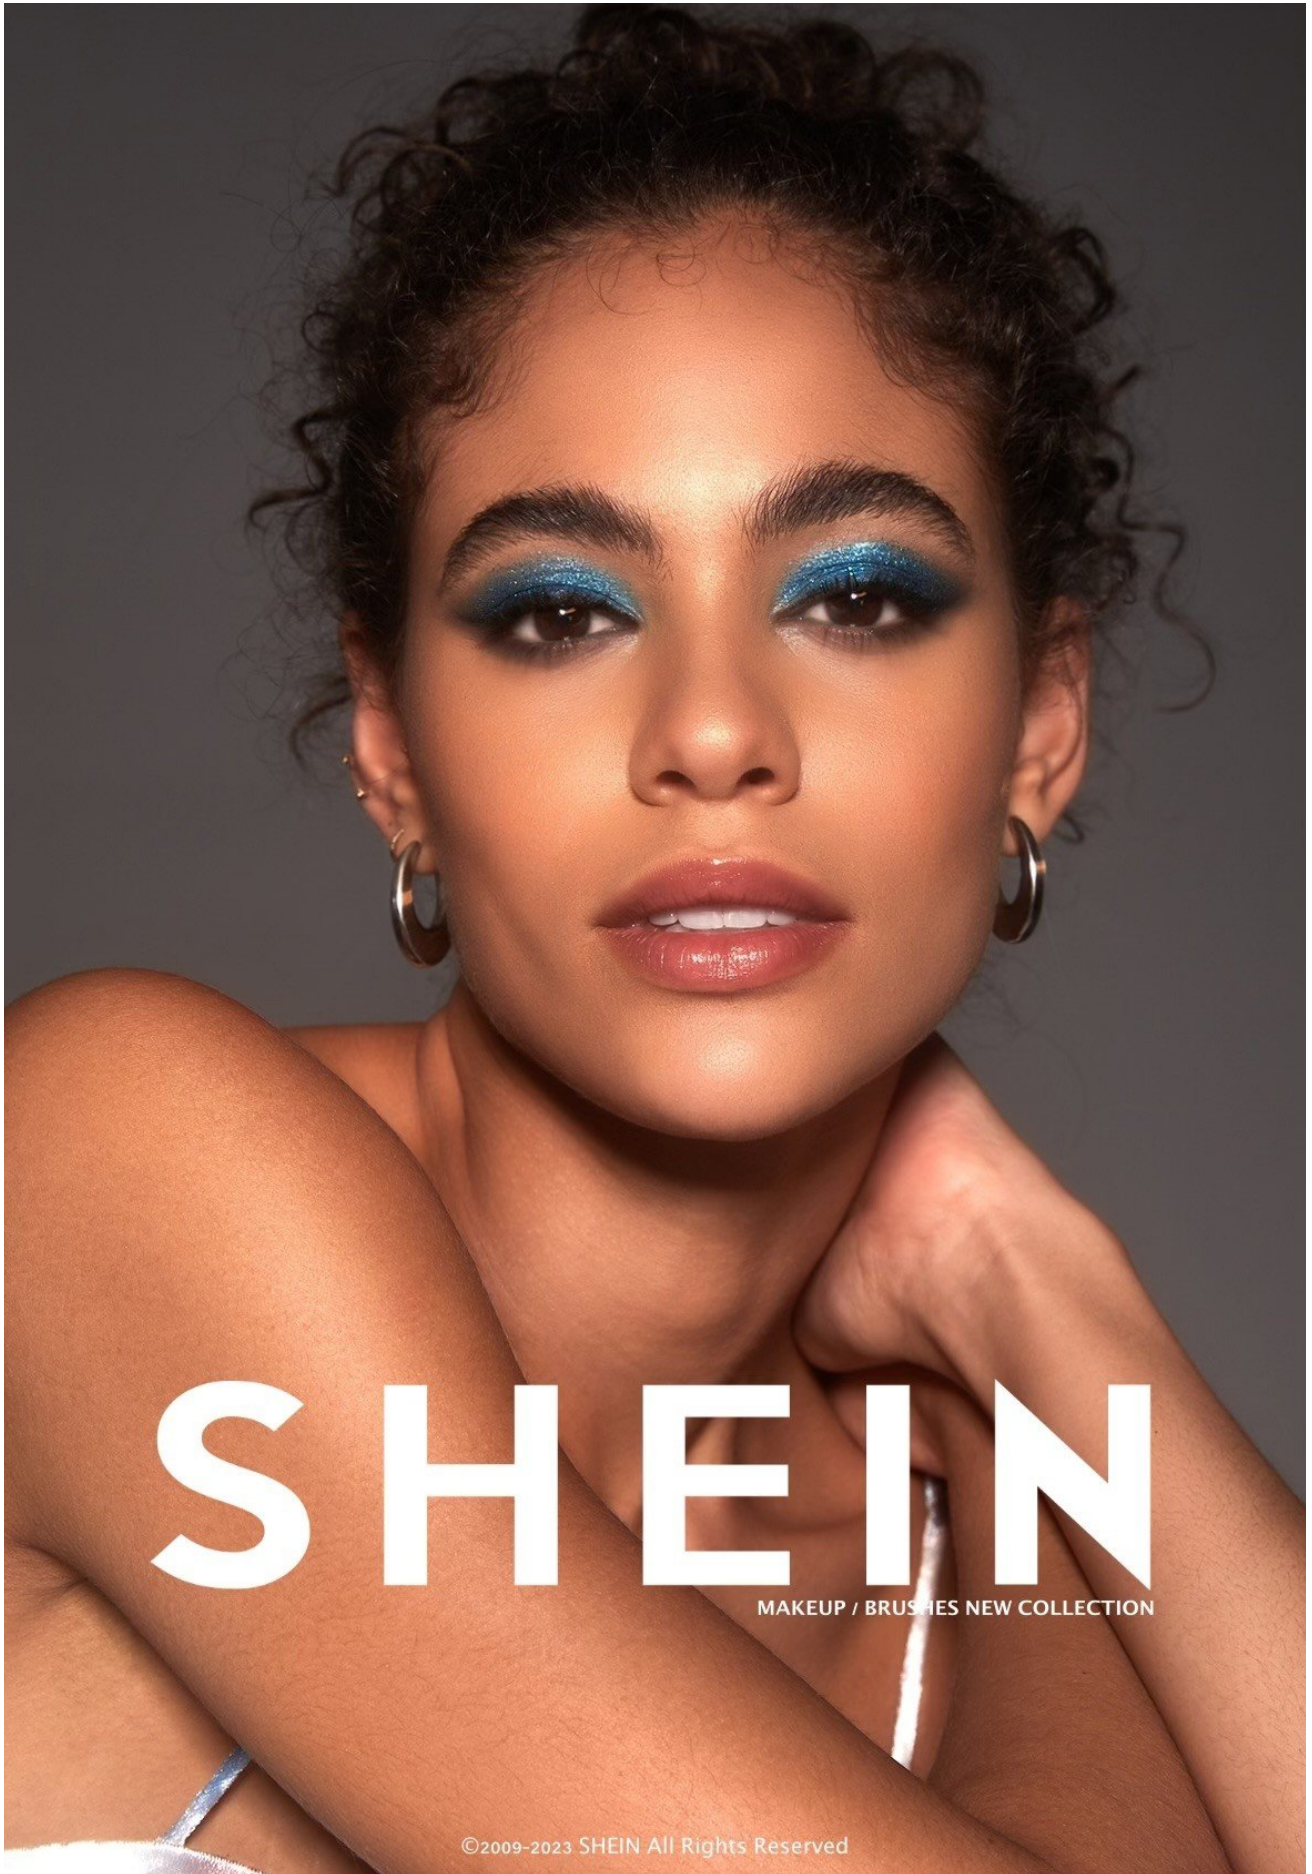

ISABELA BARU

SHEIN

MAKEUP / BRUSHES NEW COLLECTION

©2009-2023 SHEIN All Rights Reserved

HEIGHT 175 CM / 5'9" | CHEST 90 CM / 35.5" | WAIST 61 / 24 | HIPS 92 CM / 36" | HAIR BROWN | EYES BROWN
DRESS 36 EU / 6 US / 8 UK | SHOES 39 EU / 8 US / 6 UK

wiener
models
A KULT AGENCY