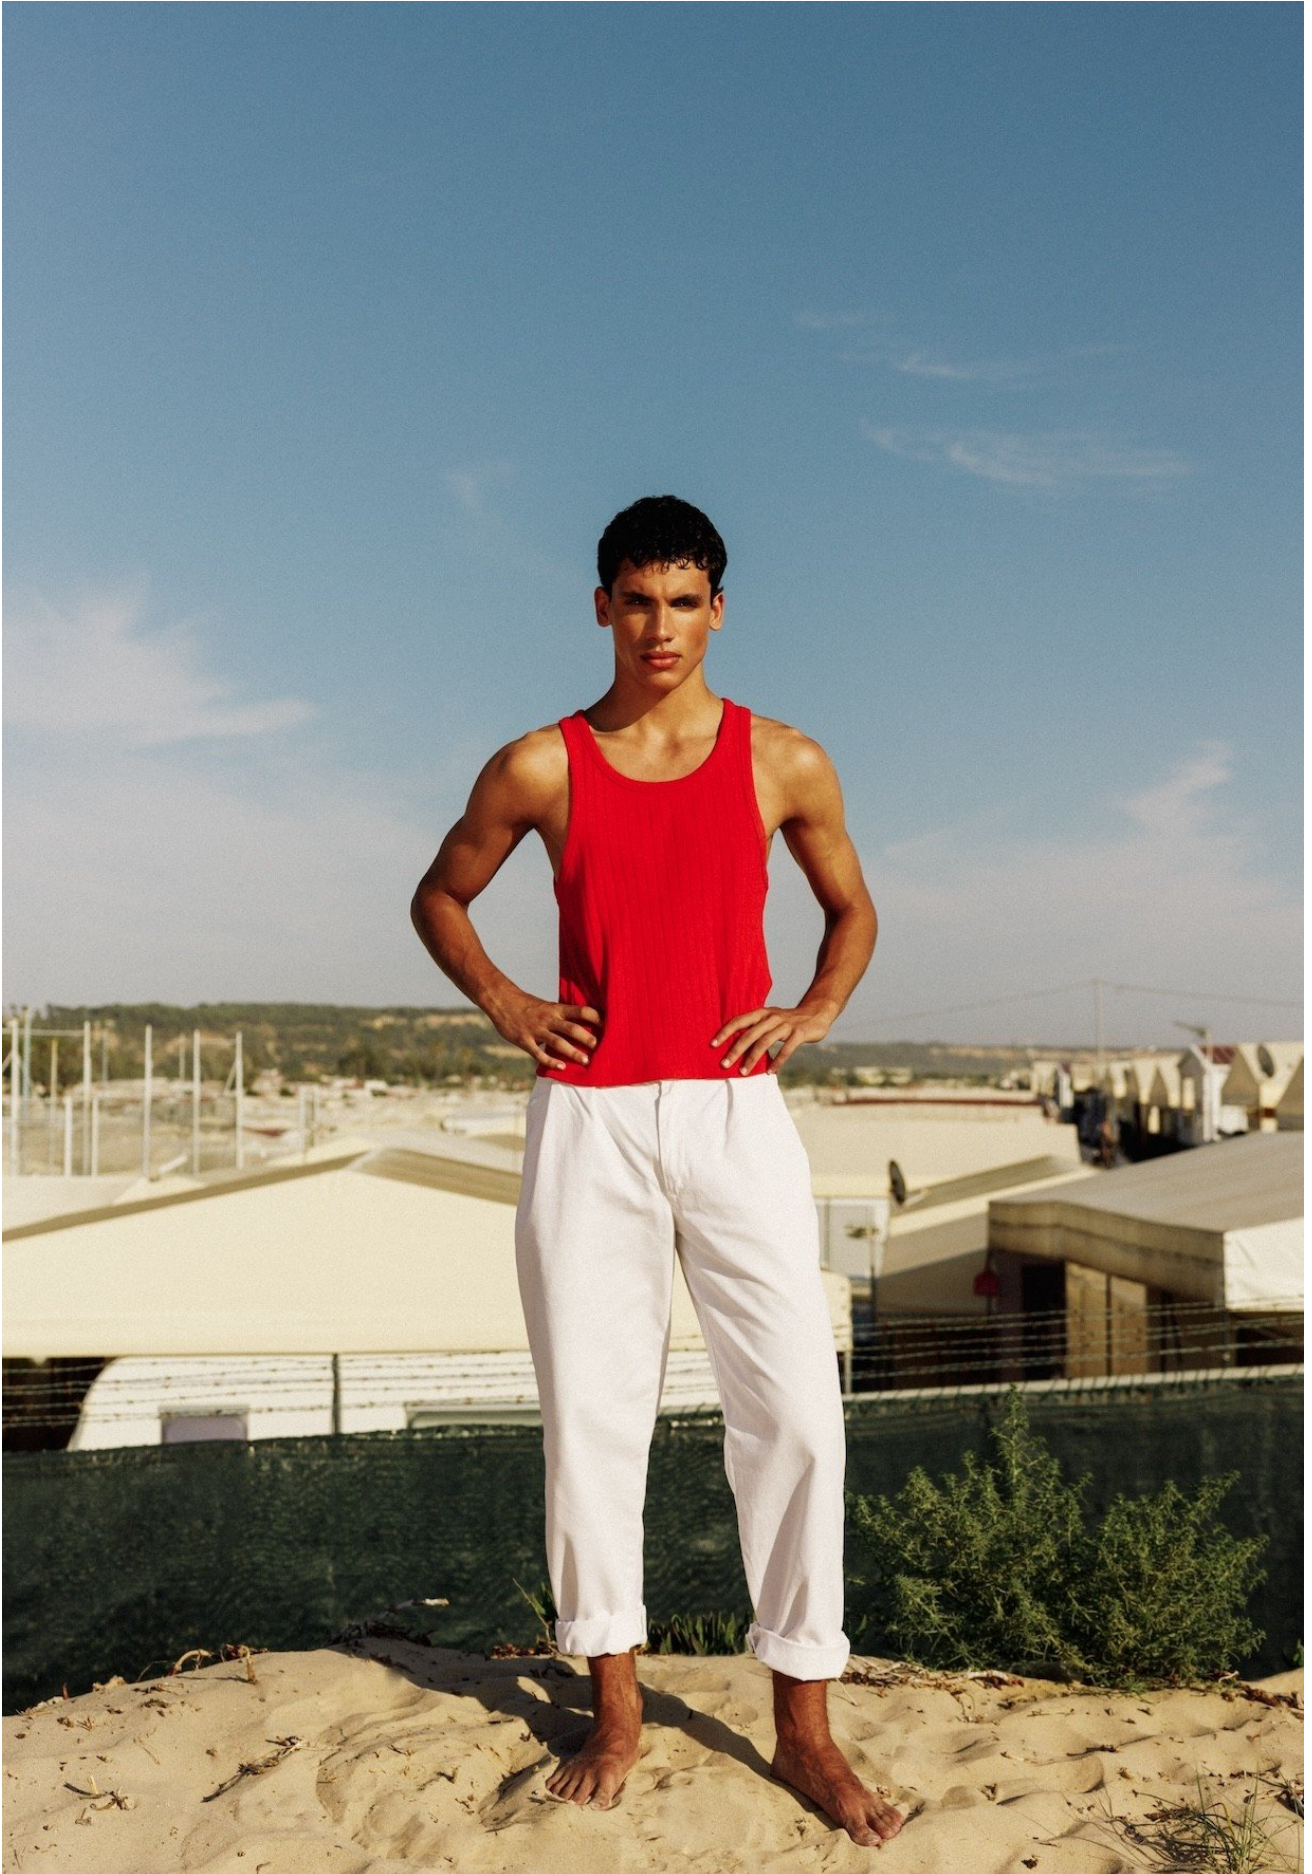

TOMÁS SANTOS

HEIGHT 188 CM / 6'2" | CHEST 87 CM / 34.5" | WAIST 75 / 29.5 | HIPS 92 CM / 36" | HAIR BROWN | EYES GREEN
SHOES 44 / 10 | SUIT 50 / 40

wiener
models
A KULT AGENCY