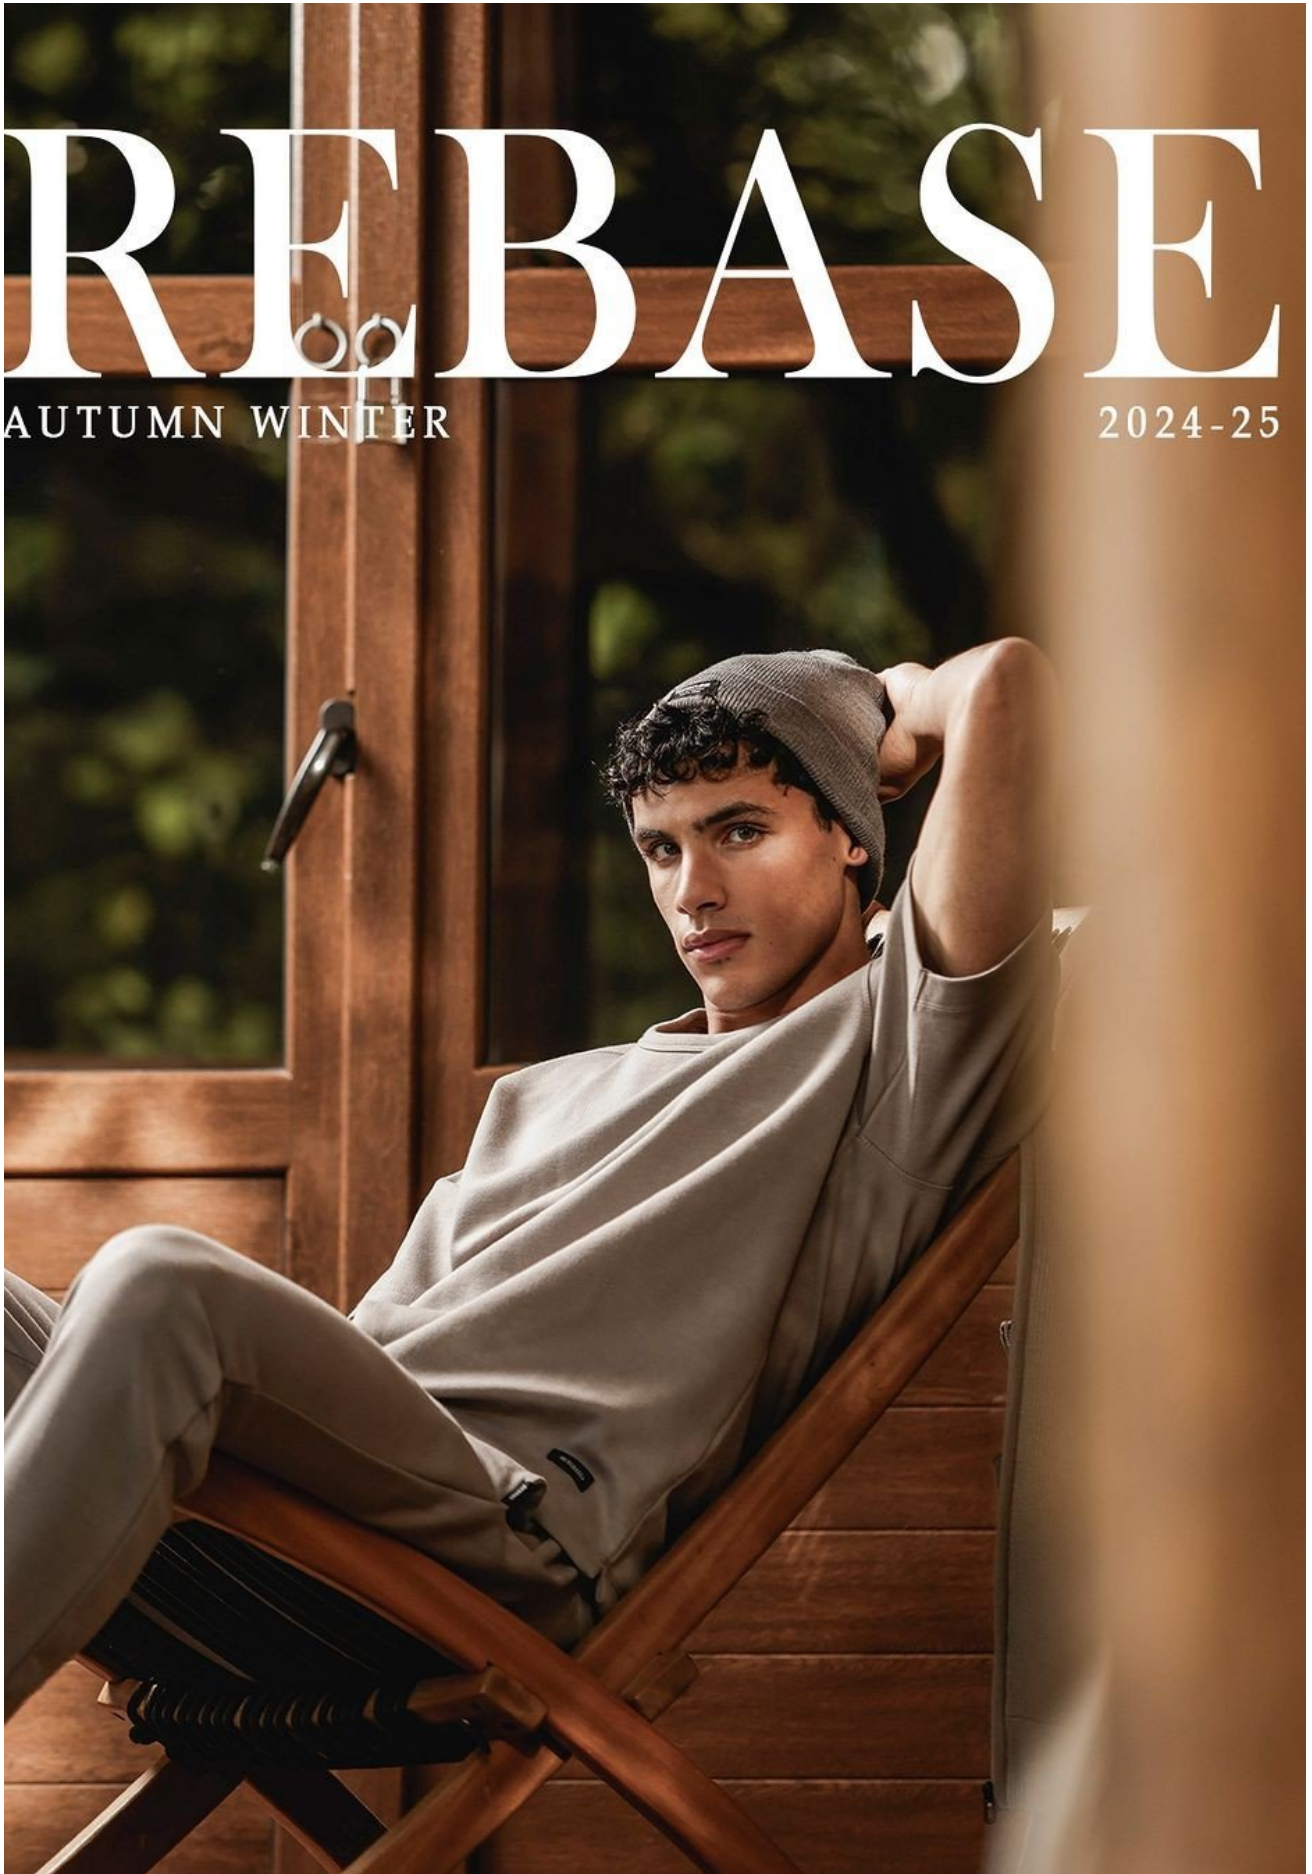

wiener
models
A KULT AGENCY

TOMÁS SANTOS

REBASE

AUTUMN WINTER

2024-25

HEIGHT 188 CM / 6'2" | CHEST 87 CM / 34.5" | WAIST 75 / 29.5 | HIPS 92 CM / 36" | HAIR BROWN | EYES GREEN
SHOES 44 / 10 | SUIT 50 / 40

wiener
models
A KULT AGENCY