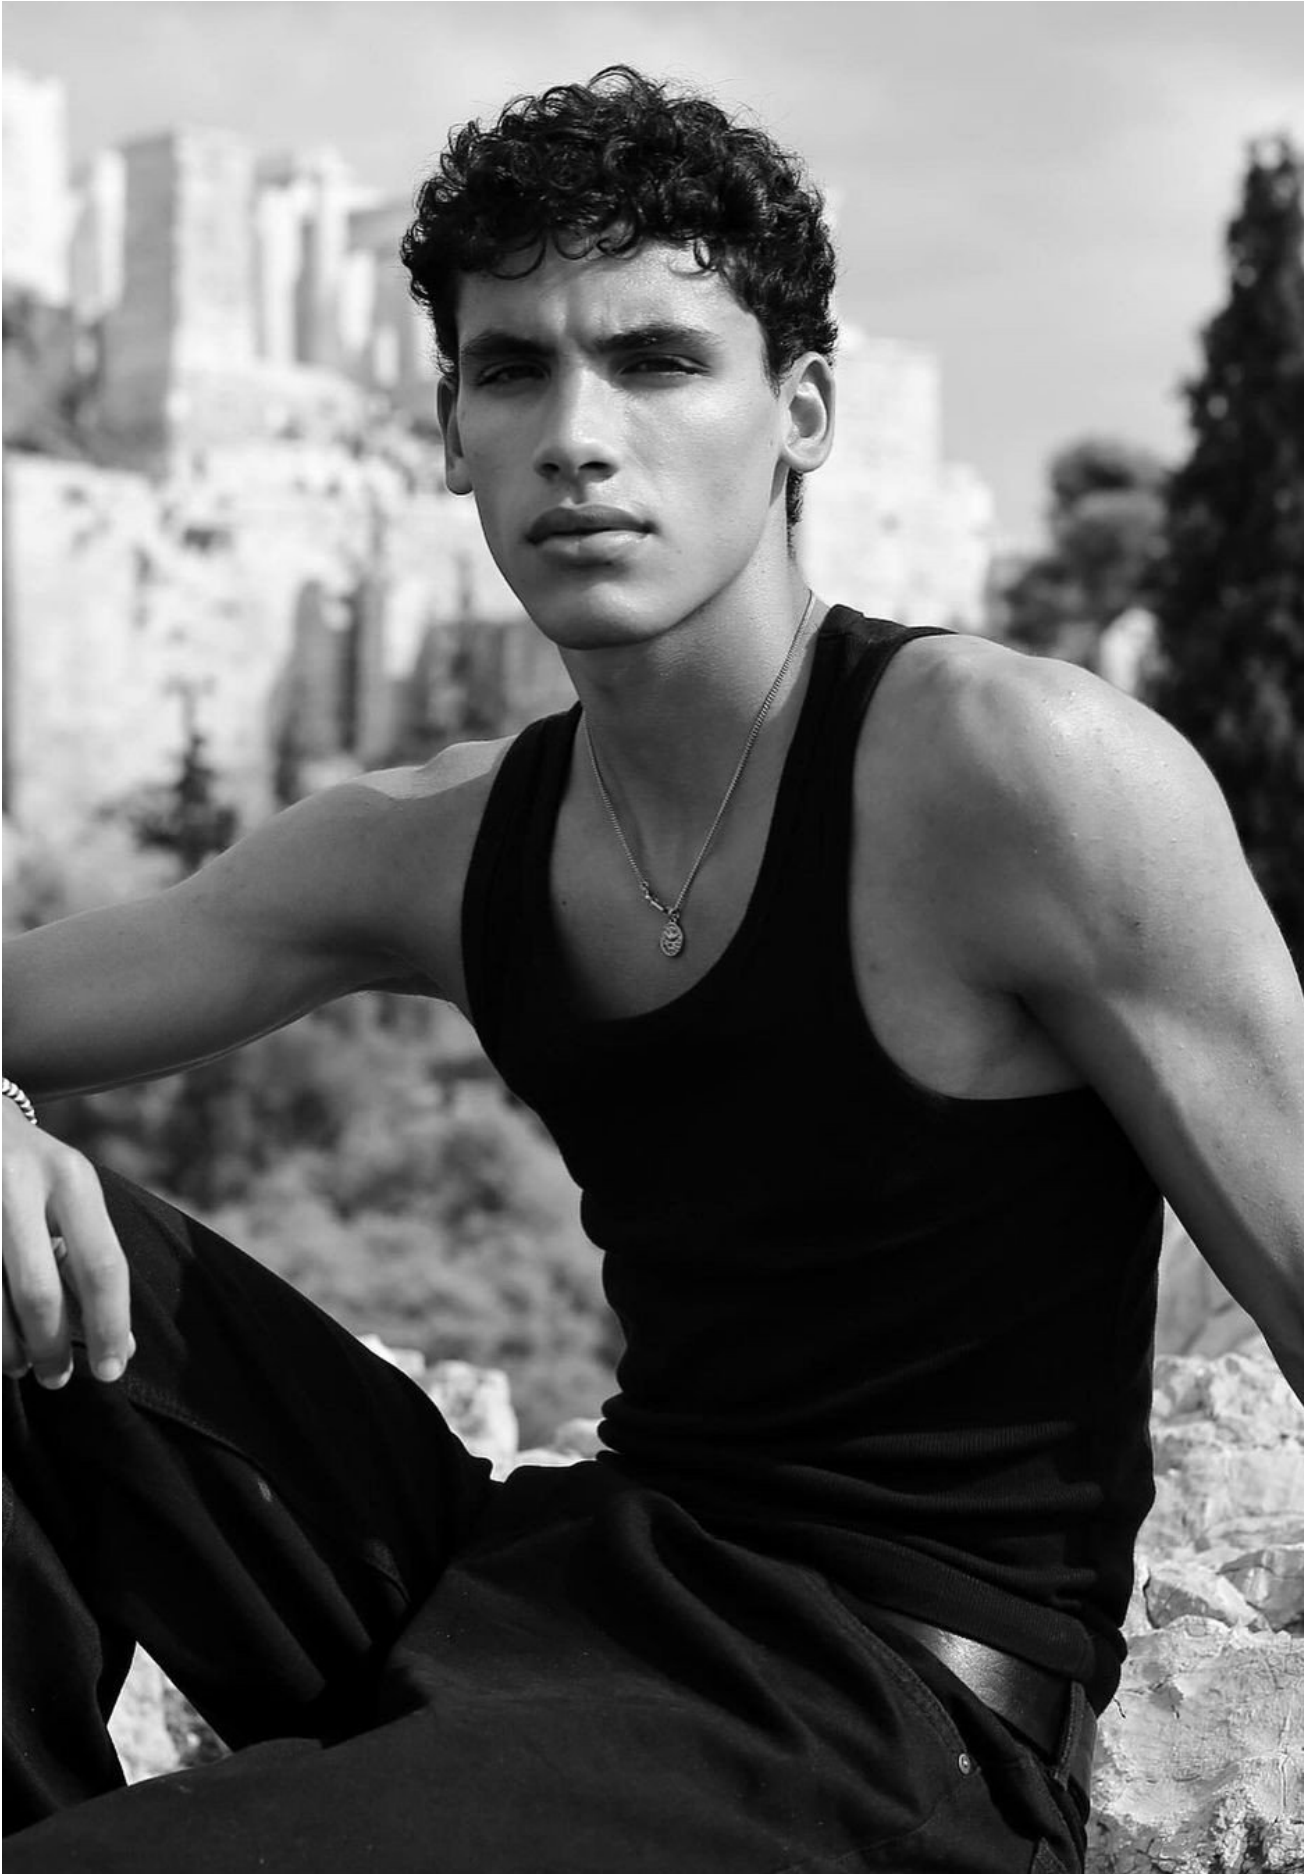

TOMÁS SANTOS

HEIGHT 188 CM / 6'2" | CHEST 87 CM / 34.5" | WAIST 75 / 29.5 | HIPS 92 CM / 36" | HAIR BROWN | EYES GREEN
SHOES 44 / 10 | SUIT 50 / 40

wiener
models
A KULT AGENCY

TOMÁS SANTOS

HEIGHT 188 CM / 6'2" | CHEST 87 CM / 34.5" | WAIST 75 / 29.5 | HIPS 92 CM / 36" | HAIR BROWN | EYES GREEN
SHOES 44 / 10 | SUIT 50 / 40

wiener
models
A KULT AGENCY

TOMÁS SANTOS

HEIGHT 188 CM / 6'2" | CHEST 87 CM / 34.5" | WAIST 75 / 29.5 | HIPS 92 CM / 36" | HAIR BROWN | EYES GREEN
SHOES 44 / 10 | SUIT 50 / 40

wiener
models
A KULT AGENCY