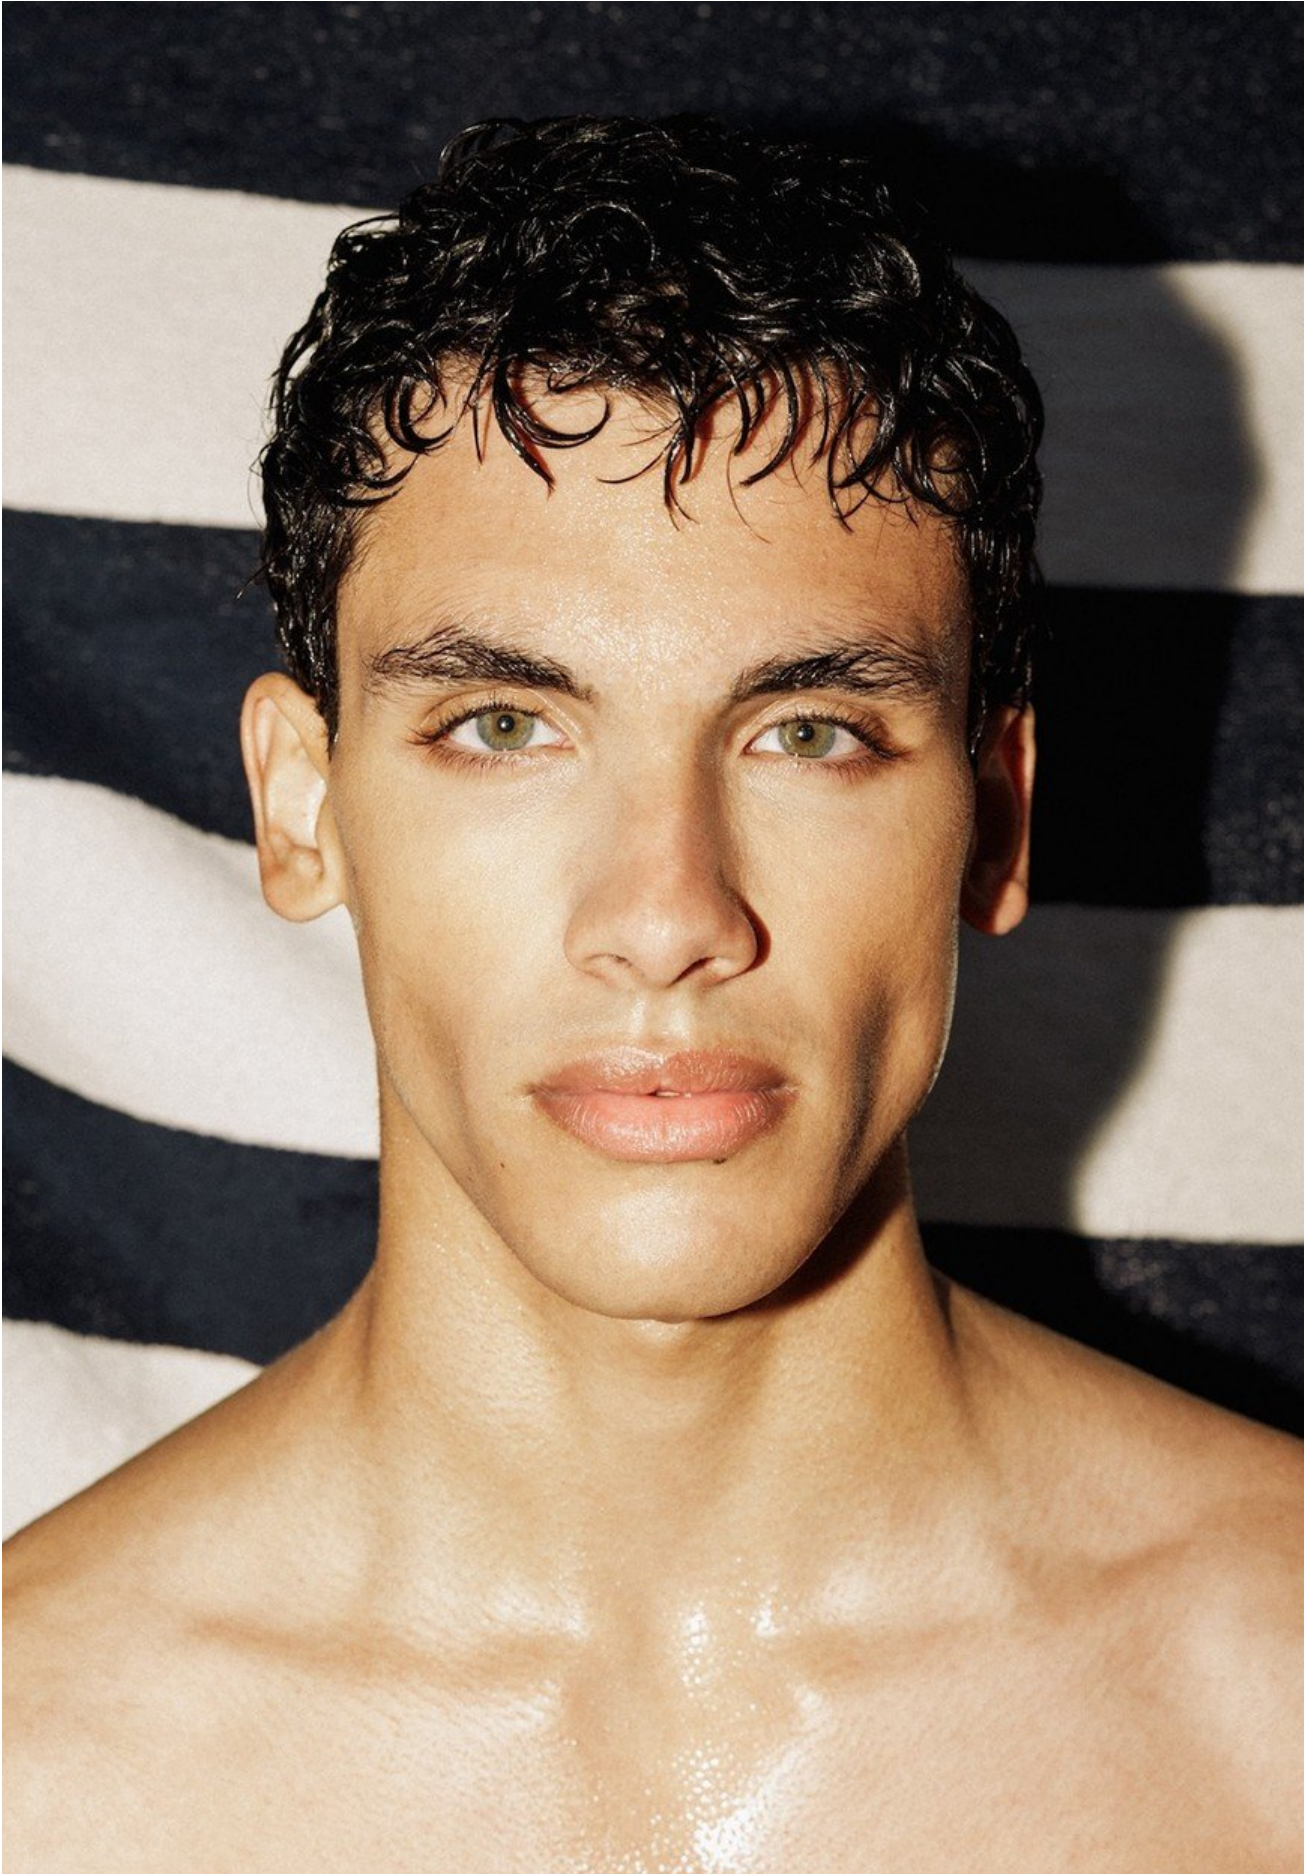

TOMÁS SANTOS

HEIGHT 188 CM / 6'2" | CHEST 87 CM / 34.5" | WAIST 75 / 29.5 | HIPS 92 CM / 36" | HAIR BROWN | EYES GREEN
SHOES 44 / 10 | SUIT 50 / 40

wiener
models
A KULT AGENCY