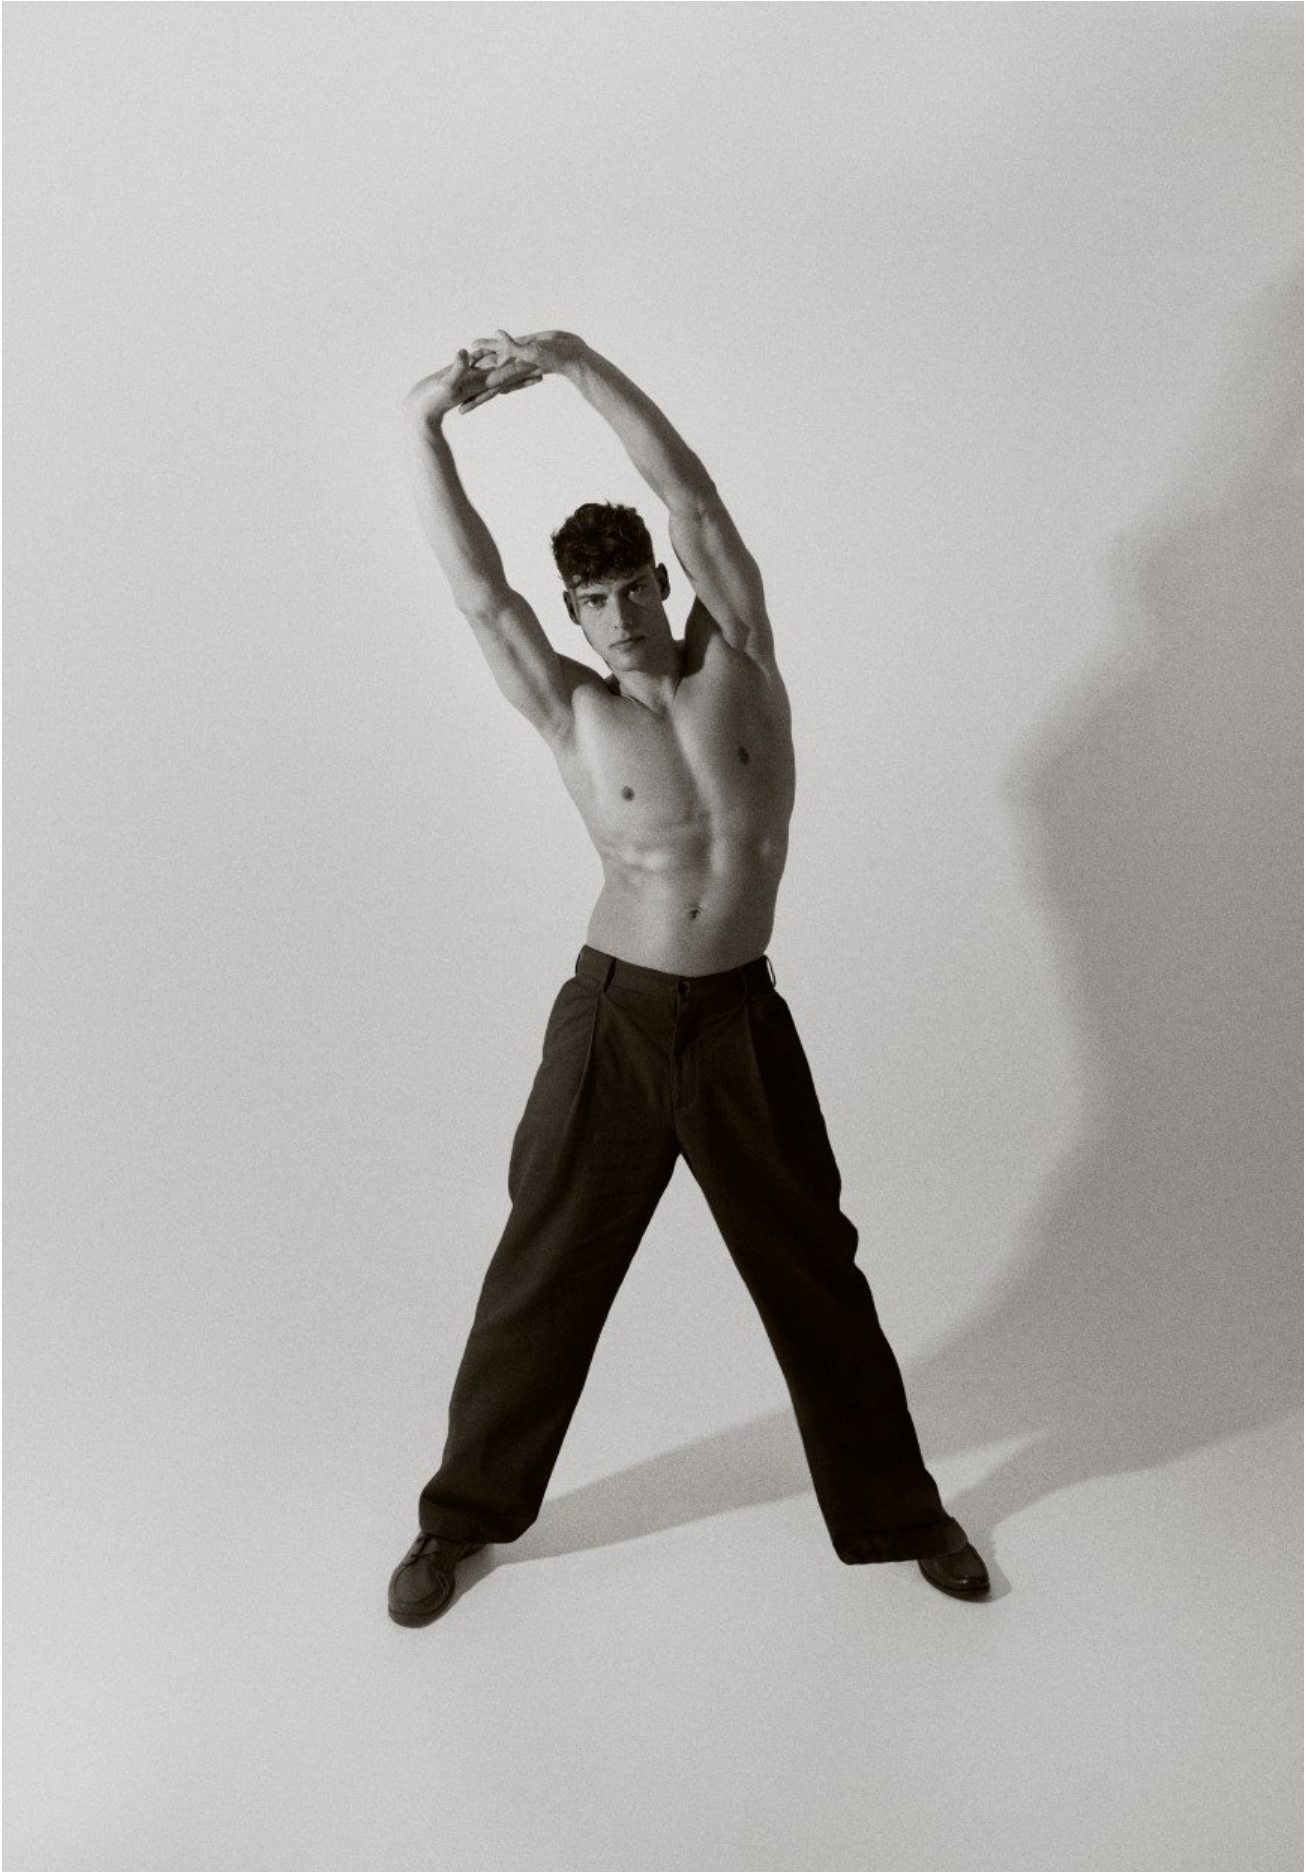

HEIGHT 193 CM / 6'4" | CHEST 104 CM/41" | WAIST 81 / 32 | HIPS 104 CM/41" | HAIR BROWN | EYES BROWN | SHOES 44 / 10
SUIT 98 / 40 L | COLLAR 40 / 16

wiener
models
A KULT AGENCY

MIRO SLAVOV

HEIGHT 193 CM / 6'4" | CHEST 104 CM / 41" | WAIST 81 / 32 | HIPS 104 CM / 41" | HAIR BROWN | EYES BROWN | SHOES 44 / 10
SUIT 98 / 40 L | COLLAR 40 / 16

wiener
models
A KULT AGENCY

MIRO SLAVOV

HEIGHT 193 CM / 6'4" | CHEST 104 CM / 41" | WAIST 81 / 32 | HIPS 104 CM / 41" | HAIR BROWN | EYES BROWN | SHOES 44 / 10
SUIT 98 / 40 L | COLLAR 40 / 16

wiener
models
A KULT AGENCY