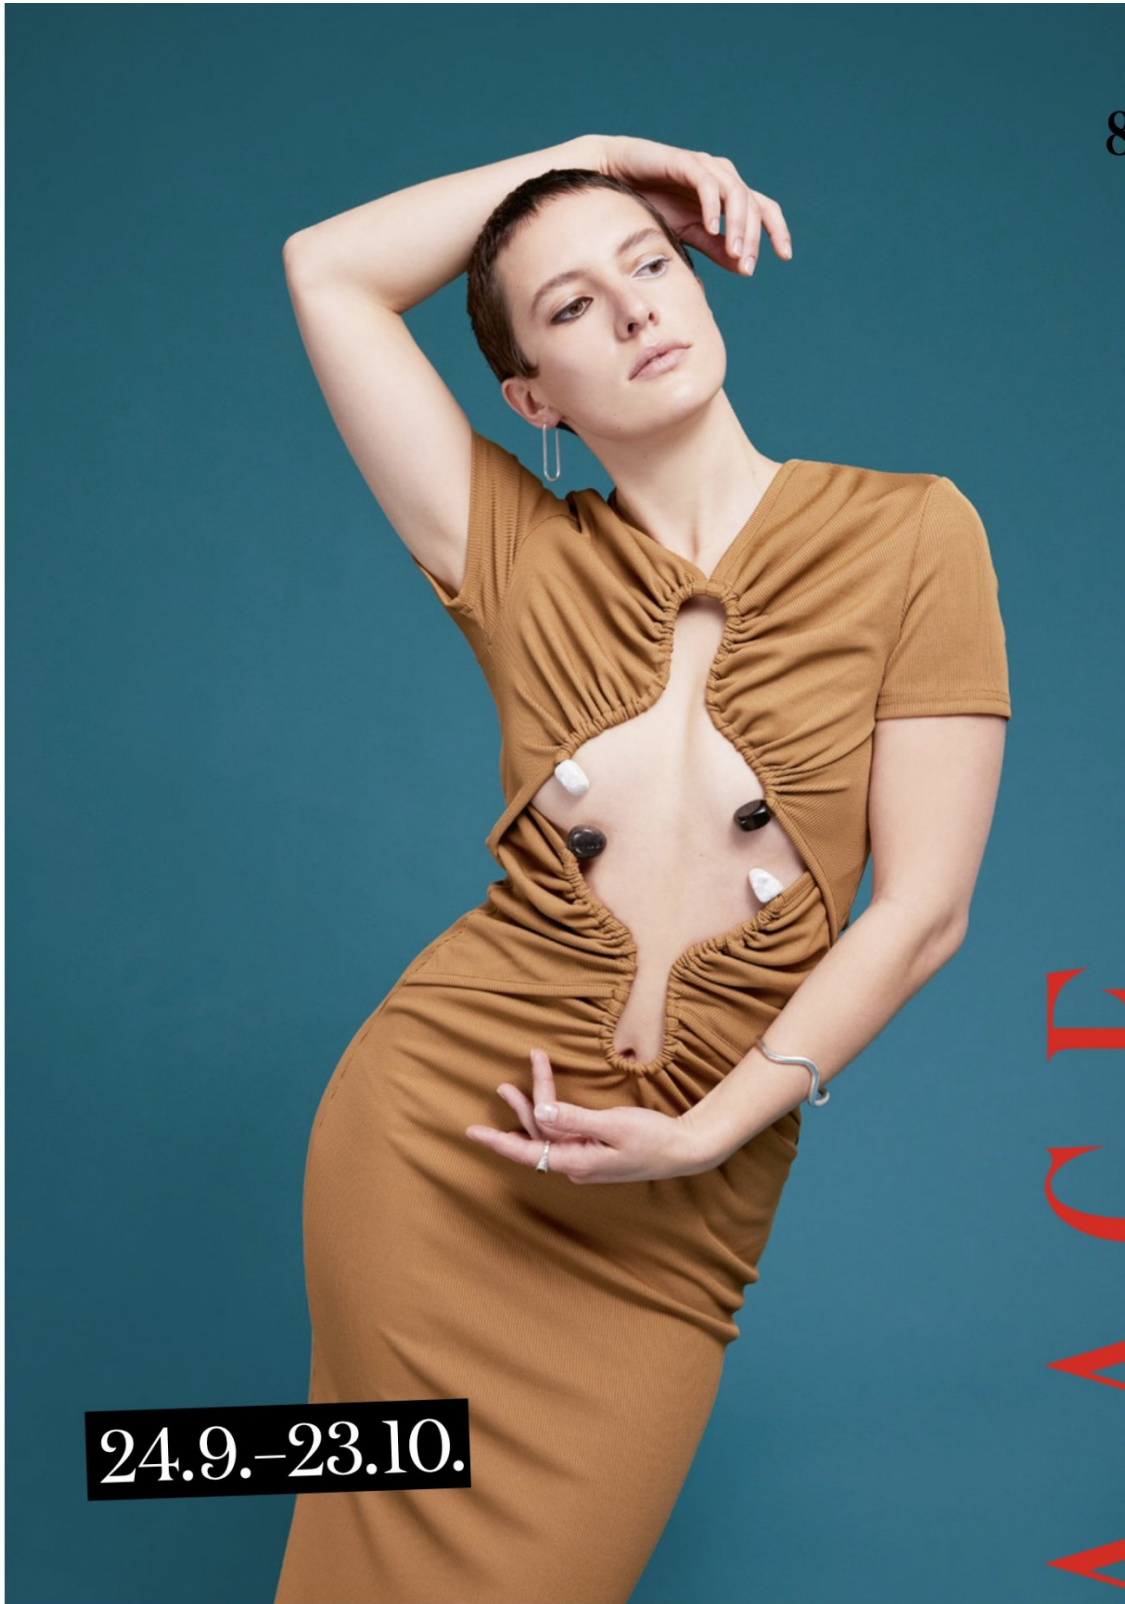

LAURA ANTONIA

89

24.9.-23.10.

W A A G E

HEIGHT 170 CM / 5'7" | CHEST 77 CM / 30.5" | WAIST 60 / 23.5 | HIPS 94 CM / 37" | HAIR BROWN | EYES BROWN
DRESS 34-36 EU / 4-6 US / 6-8 UK | SHOES 39 EU / 8 US / 6 UK

wiener
models
A KULT AGENCY