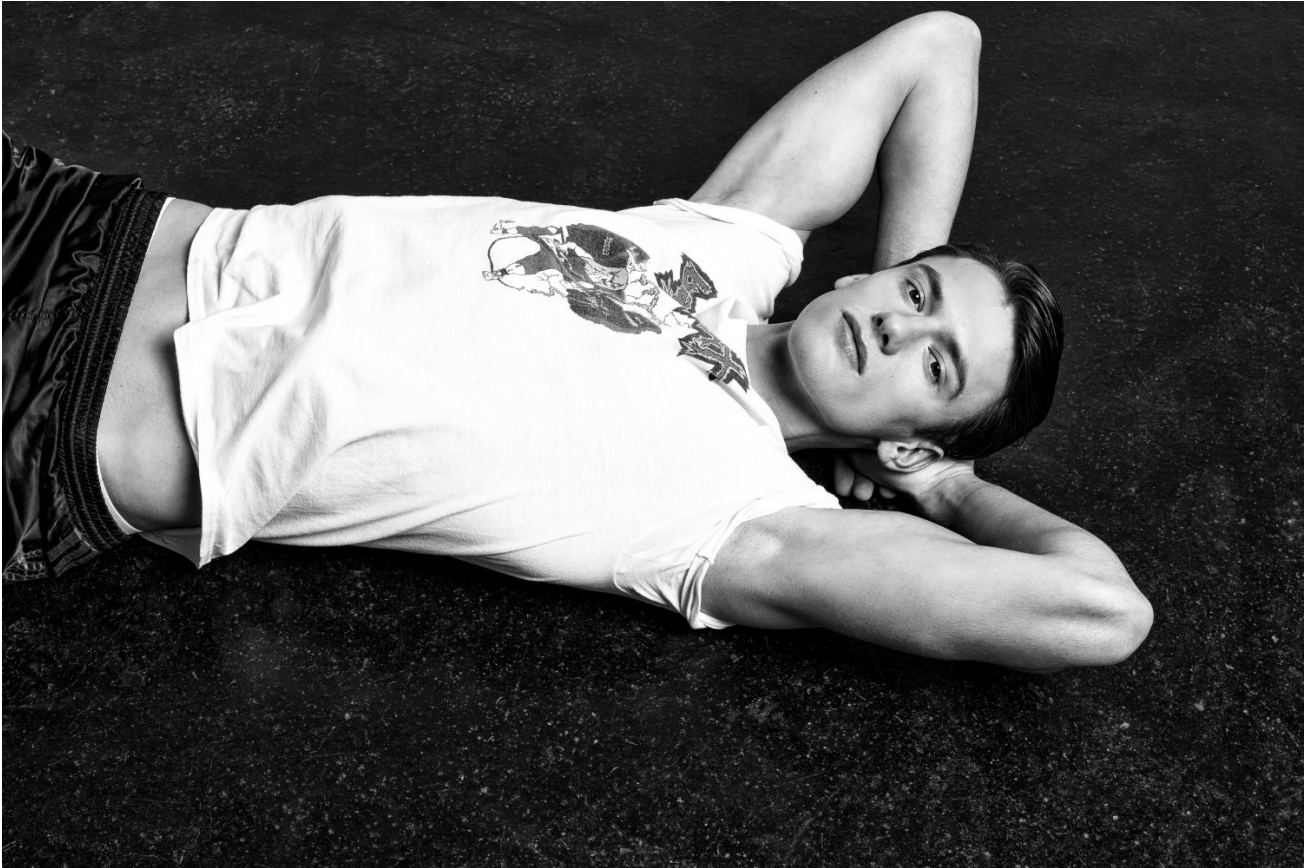

MATTHIAS GRUBER

HEIGHT 193 CM / 6'4" | CHEST 101 CM/40" | WAIST 87 / 34.5 | HIPS 100 CM/39.5" | HAIR BROWN | EYES BROWN
SHOES 45.5 / 11.5 | SUIT 50 / 40 | COLLAR 37 / 14.5

wiener
models
A KULT AGENCY

MATTHIAS GRUBER

HEIGHT 193 CM / 6'4" | CHEST 101 CM / 40" | WAIST 87 / 34.5 | HIPS 100 CM / 39.5" | HAIR BROWN | EYES BROWN
SHOES 45.5 / 11.5 | SUIT 50 / 40 | COLLAR 37 / 14.5

wiener
models
A KULT AGENCY

MATTHIAS GRUBER