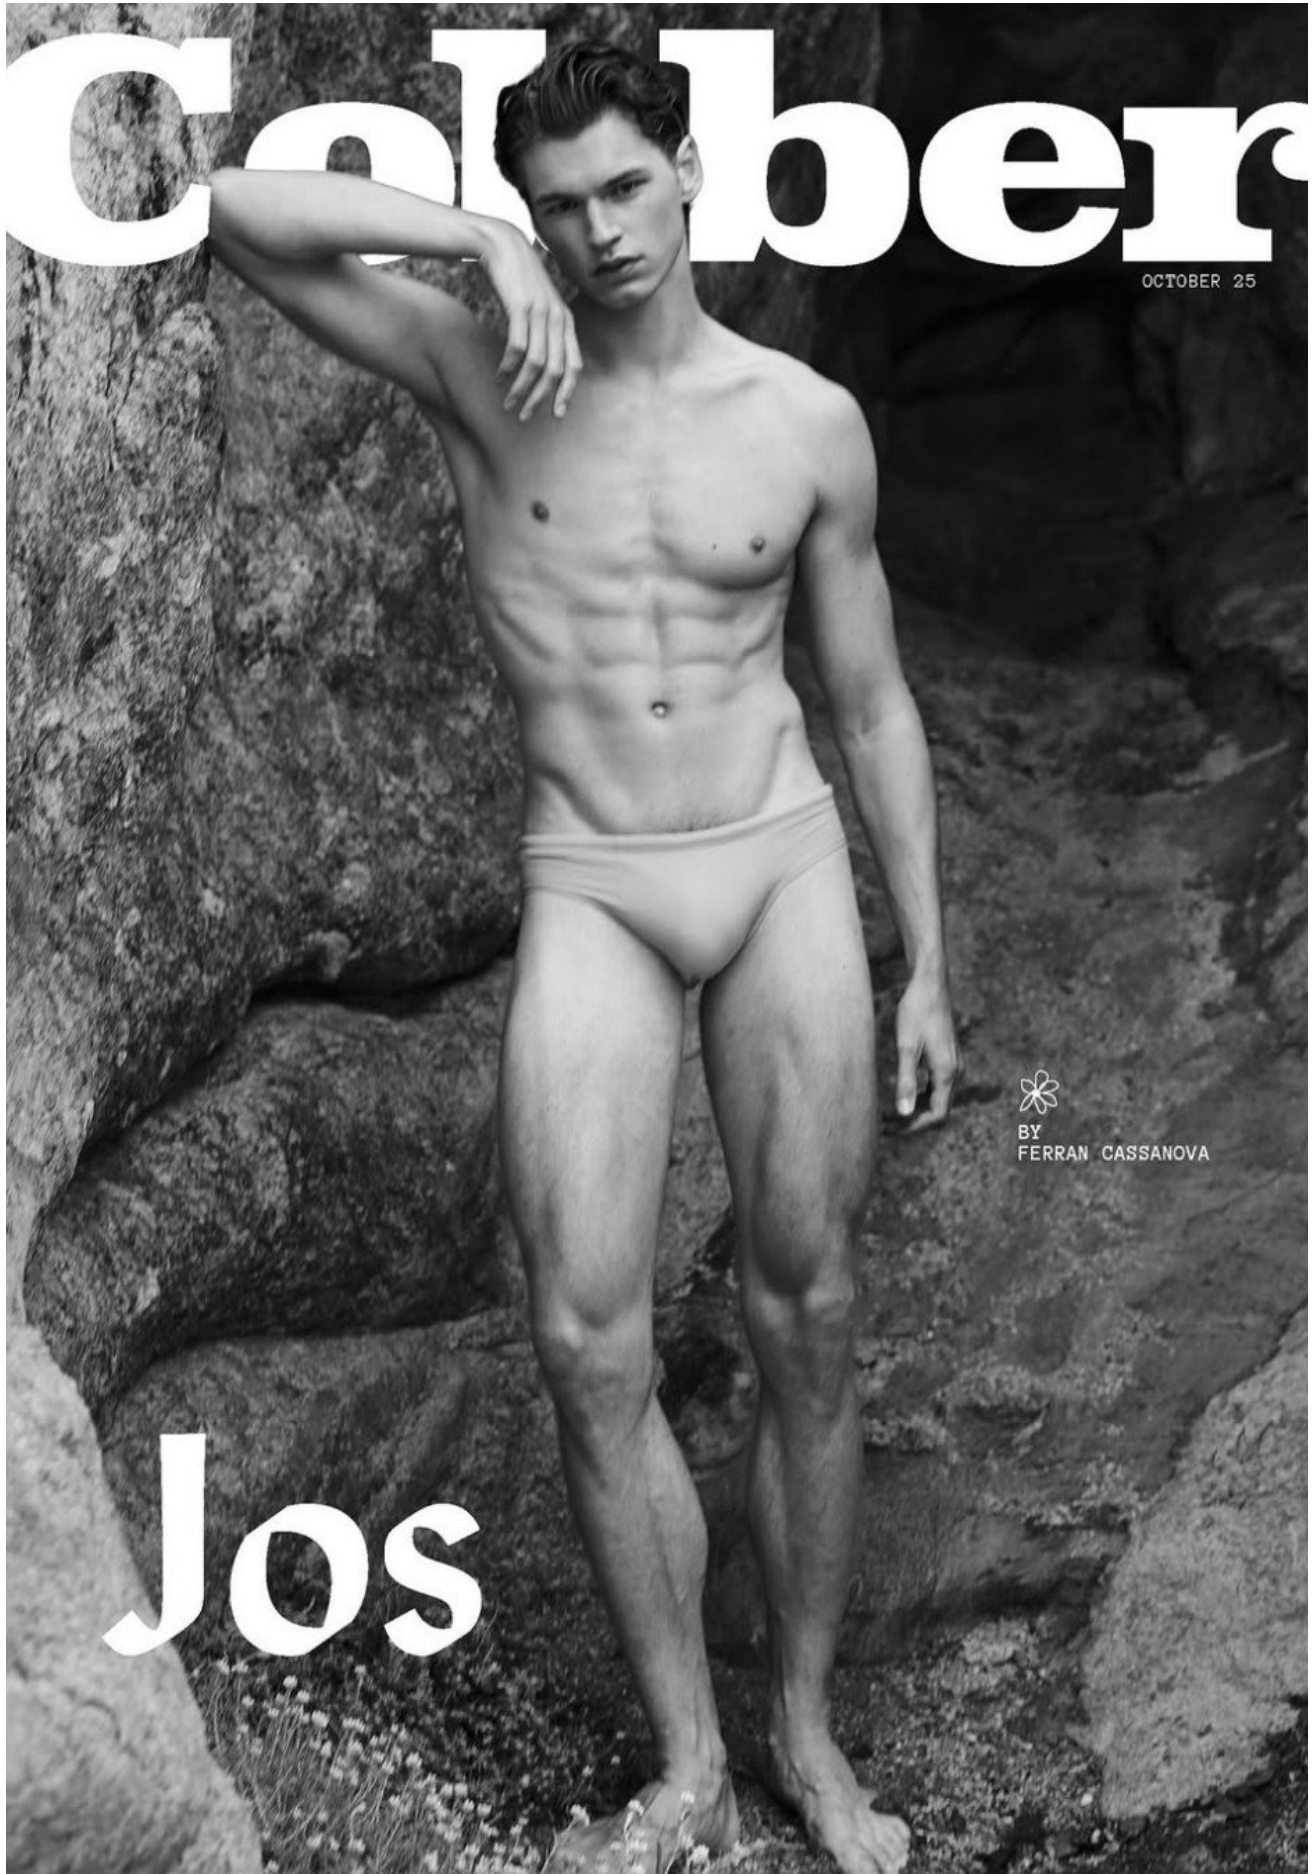

JOS SCHENK

HEIGHT 187 CM / 6'1.5" | CHEST 99 CM / 39" | WAIST 82 / 32.5 | HIPS 97 CM / 38" | HAIR DARK BLONDE | EYES BROWN
SHOES 44 / 10 | SUIT 48 / 38

wiener
models
A KULT AGENCY

JOS SCHENK

OCTOBER 25

BY
FERRAN CASSANOVA